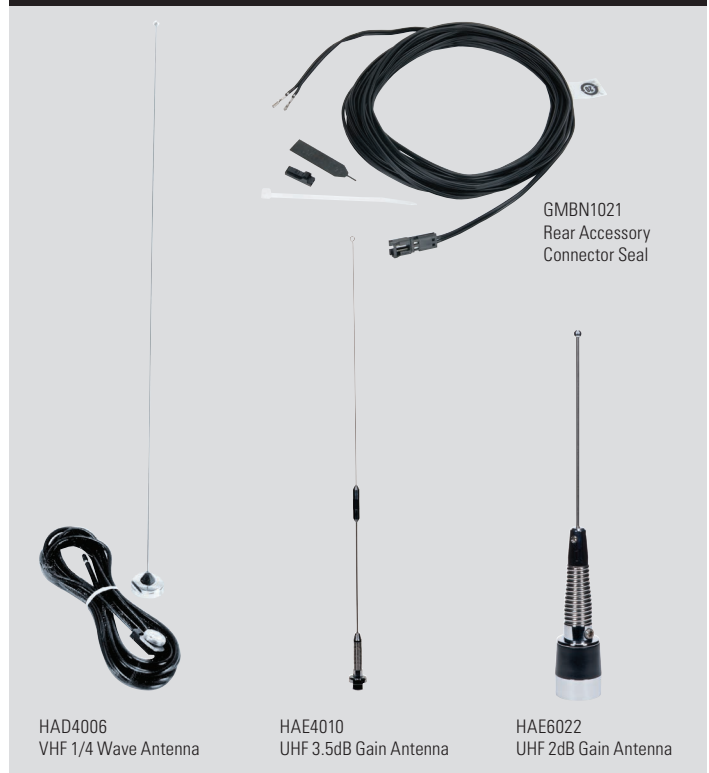

FACT SHEET

MOTOTRBO XPR 2500 ACCESSORIES

PROGRAMMING CABLES AND ACCESSORIES

PMKN4147	Mobile Front Programming Cable
PMKN4151	Mobile Rear Accessory Connector Universal Cable
GMBN1021	Rear Accessory Connector Seal with Connector and Pins
PMLN4148	Rear Accessory Connector USB Programming Cable
HLN9457	16 Pin Accessory Connector Kit
PMLN5620	Connector Extender, 20 pieces
3202607Y01	Gasket, Cover, Accessory Connector
6680388A26	Mobile Crimping tool

ANTENNAS

VHF

HAD4006	VHF 136-144 MHz, 1/4 Wave Roof Mount, Mini-U
HAD4007	VHF 144-150.8 MHz, 1/4 Wave Roof Mount, Mini-U
HAD4008	VHF 150.8-162 MHz, 1/4 Wave Roof Mount, Mini-U
HAD4009	VHF 162-174 MHz, 1/4 Wave Roof Mount, Mini-U
HAD4022	VHF, 132-174 MHz, 3.0 dB Gain, Through-Hole Mount, Mini-U

UHF

HAE4002	UHF 403-430 MHz, 1/4 Wave Roof Mount, Mini-U
HAE4003	UHF 450-470 MHz, 1/4 Wave Roof Mount, Mini-U
HAE4010	UHF 406-420 MHz, 3.5 dB Gain, Roof Mount, Mini-U
HAE4011	UHF 450-470 MHz, 3.5 dB Gain, Roof Mount, Mini-U
HAE6022	UHF, 403-527 MHz, 2 dB Gain, Through-hole Mount, Mini-U
RAE4004ARB	UHF 445-470 MHz, 5 dB Gain, Roof Mount, Mini-U (with base)

CABLES, ANTENNAS AND ACCESSORIES

For more information on the MOTOTRBO XPR 2500 accessories, visit motorolasolutions.com/mototrbo.

To find your nearest Motorola Channel Partner, go to motorolasolutions.com/contactus.

Motorola Solutions, Inc. 1301 E. Algonquin Road, Schaumburg, Illinois 60196 U.S.A. motorolasolutions.com

MOTOROLA, MOTO, MOTOROLA SOLUTIONS and the Stylized M Logo are trademarks or registered trademarks of Motorola Trademark Holdings, LLC and are used under license. All other trademarks are the property of their respective owners. © 2013 Motorola Solutions, Inc. All rights reserved. R3-9-2044

MOTOTRBO™
DIGITAL REMASTERED.