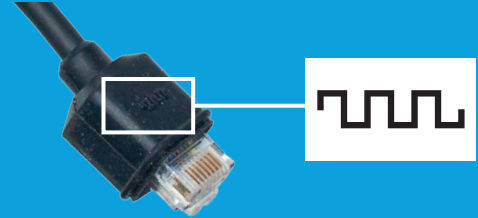

STAY IN TOUCH AND ON TRACK WITH YOUR TEAMS

OPTIMIZED FOR DIGITAL

Make sure to only use Motorola audio accessories with this digital symbol, it indicates these accessories have been optimized for performance in both digital and analog mode. All accessories with this symbol have been certified and approved for XPR™ 2500 mobile radios.